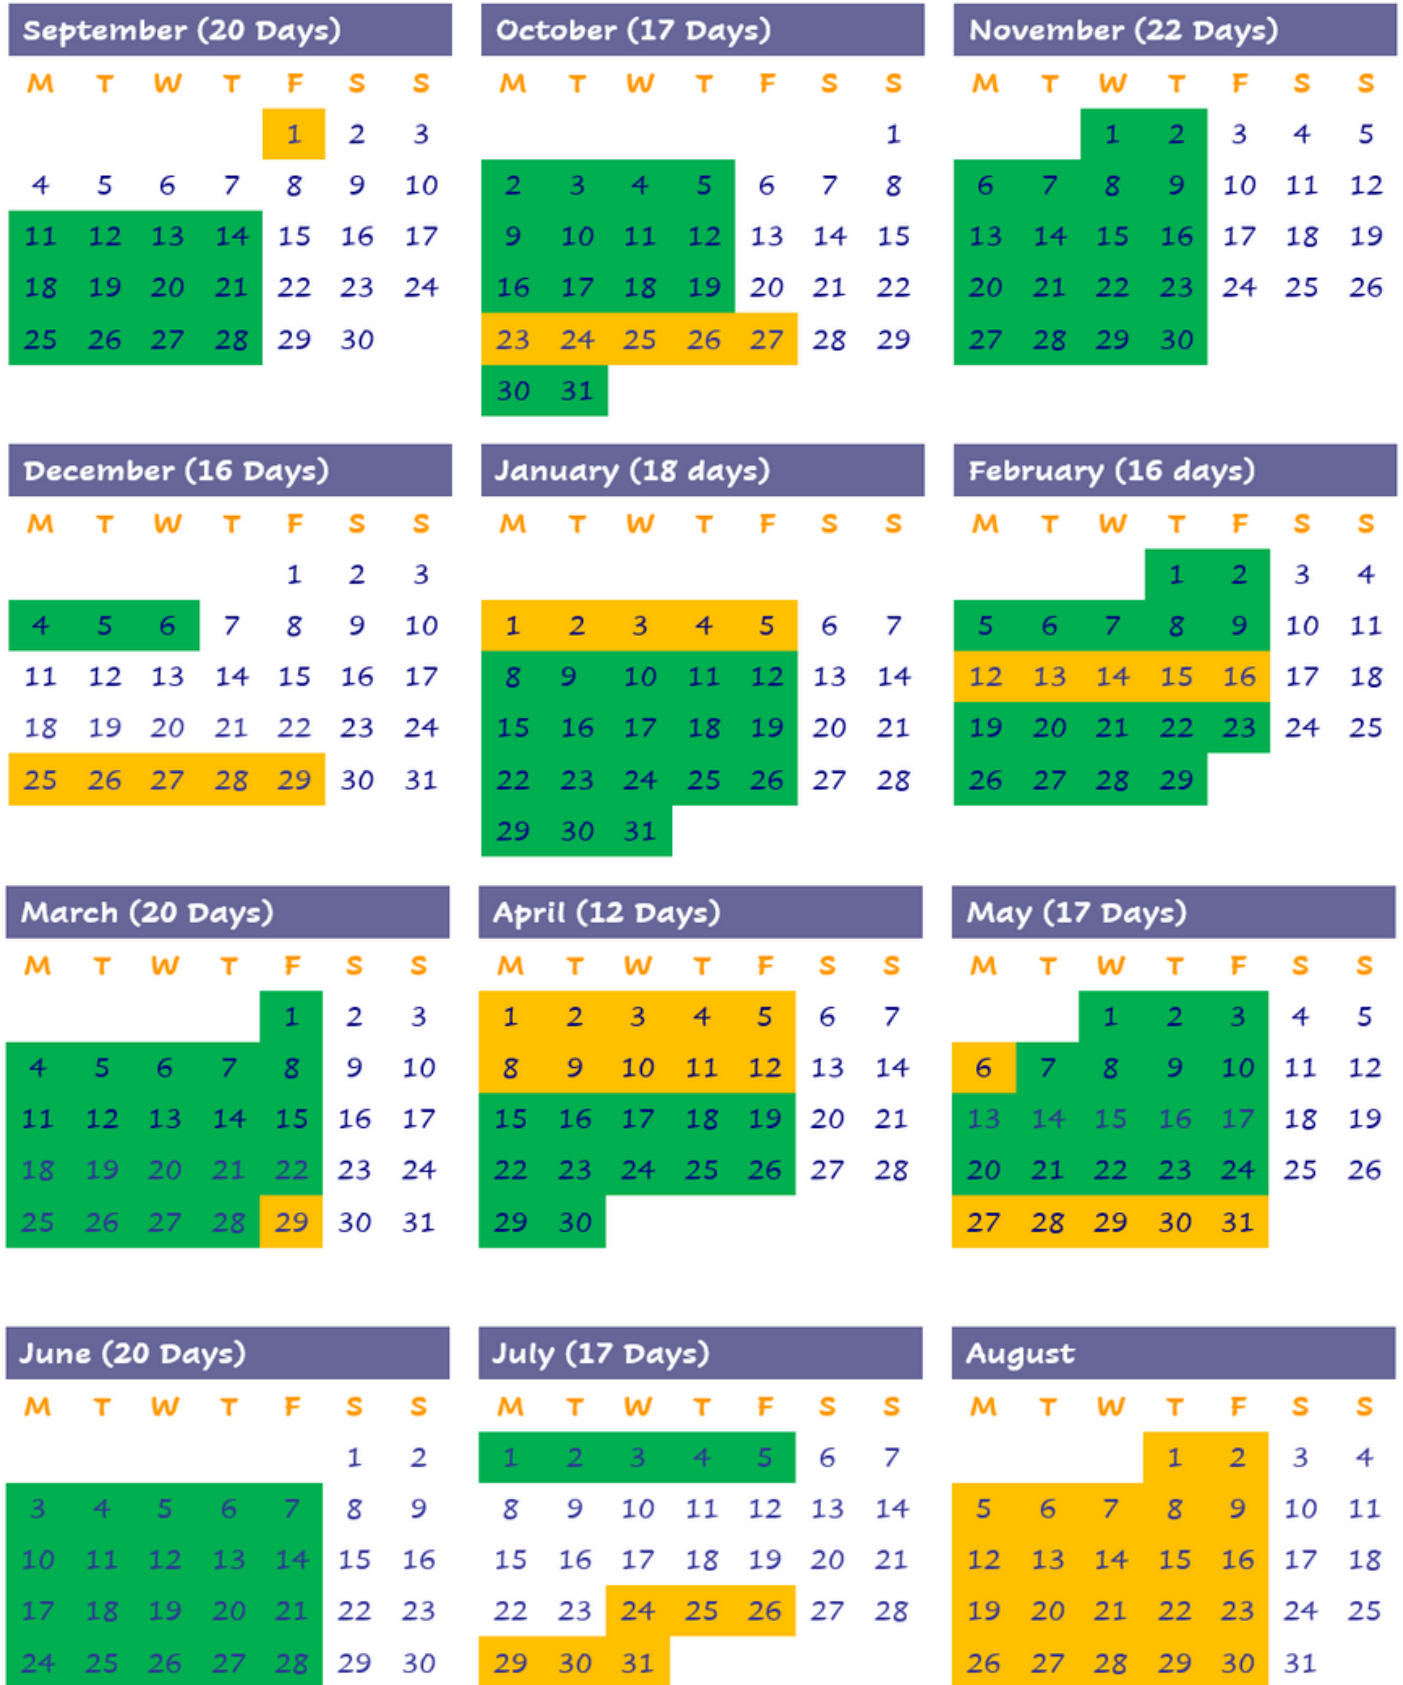

MUSIC GROUPS CALENDAR

Group Rehearsal Weeks and Concerts

School Holidays